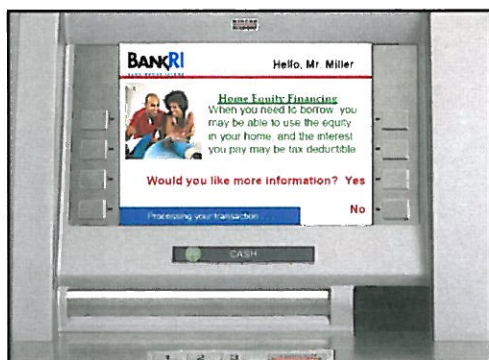

COOK SECURITY GROUP INTRODUCES

CSG "REMOTE VIEW" ATM SERVICE!

"VIEW FROM ANYWHERE AND START SAVING MONEY!"

UPLOAD MARKETING

VIEW LIVE ATM'S

BENEFITS INCLUDE:

- VIEW YOUR ATM FLEET REMOTELY FROM ANYWHERE!
- 80% MORE UPTIME, WHICH TRANSLATES TO INCREASED REVENUE!
- BE UP TO COMPLIANCE W/AUTOMATIC WINDOWS SECURITY UPDATES PUSHED REMOTELY!
- REDUCE BILLABLE SERVICE CALLS CAUSED BY 3RD PARTIES.
- UP TO THE HOUR CUSTOM REPORTS (REAL TIME ELECTRONIC JOURNALS!)
- REMOTELY RE-BOOT AND POWER DOWN YOUR ATM
- UPLOAD QUARTERLY MARKETING "WAIT" SCREENS TO EACH ATM (4 TOTAL!)
- WORKS ON ALL MAJOR WINDOW-BASED ATM'S, INCLUDING DIEBOLD, FUJITSU, NCR, AND WINCOR.
- TIE INTO BRANCH PLASMAS, LCDS, SERVERS, DESKTOPS, PRINTERS, ETC...
- DEDICATED CSG REMOTE VIEW TECH THAT IS CERTIFIED TO ADMINISTER ALL OF THE ABOVE!
- STARTING AT ONLY \$149 PER MONTH, PER ATM!