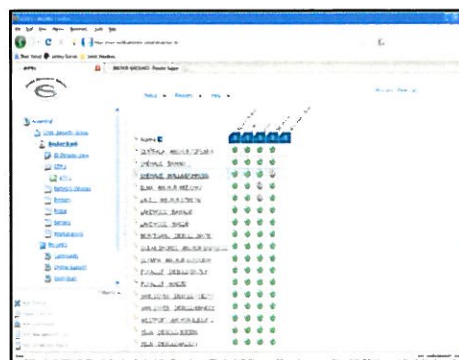

COOK SECURITY GROUP INTRODUCES

CSG "REMOTE VIEW" ATM SERVICE!

"VIEW FROM ANYWHERE AND START SAVING MONEY!"

UPLOAD MARKETING

VIEW LIVE ATM'S

BENEFITS INCLUDE:

- VIEW YOUR ATM FLEET REMOTELY FROM ANYWHERE!
- 80% MORE UPTIME, WHICH TRANSLATES TO INCREASED REVENUE!
- BE UP TO COMPLIANCE W/AUTOMATIC WINDOWS SECURITY UPDATES PUSHED REMOTELY!
- REDUCE BILLABLE SERVICE CALLS CAUSED BY 3RD PARTIES.
- UP TO THE HOUR CUSTOM REPORTS (REAL TIME ELECTRONIC JOURNALS!)
- REMOTELY RE-BOOT AND POWER DOWN YOUR ATM
- UPLOAD QUARTERLY MARKETING "WAIT" SCREENS TO EACH ATM (4 TOTAL!)
- WORKS ON ALL MAJOR WINDOW-BASED ATM'S, INCLUDING DIEBOLD, FUJITSU, NCR, AND WINCOR.
- TIE INTO BRANCH PLASMAS, LCDS, SERVERS, DESKTOPS, PRINTERS, ETC...
- DEDICATED CSG REMOTE VIEW TECH THAT IS CERTIFIED TO ADMINISTER ALL OF THE ABOVE!
- STARTING AT ONLY \$149 PER MONTH, PER ATM!